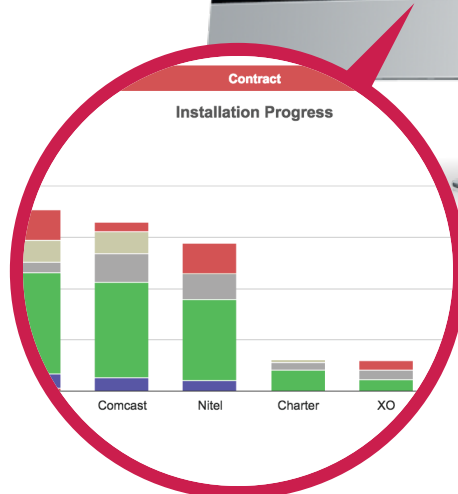

Carrier Agnostic Project Management