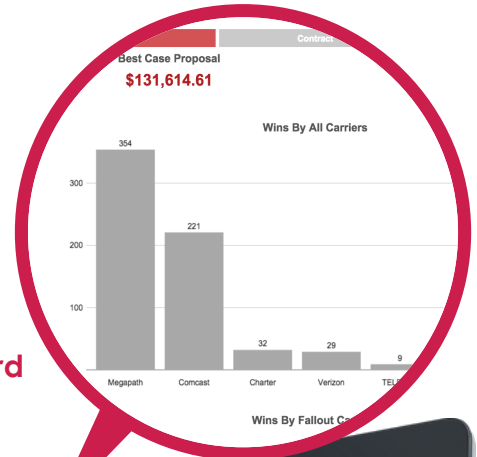

Complete & SDWAN

communications

Complete Communications can help manage SDWAN solutions from the carrier services component. Complete represents every carrier, has an agnostic point of view and has proprietary tools that can help find fiber, quote, and project manage SDWAN opportunities.

- Proprietary technology helping to determine which carriers are available and can service each location
- Quick turn around on quoting to create budget and ROI
- Domestic and international carrier solutions
- Complete management of the entire solution from quoting to installation to support on the back end
- 24/7 NOC proactively monitoring and opening up trouble tickets with the carriers