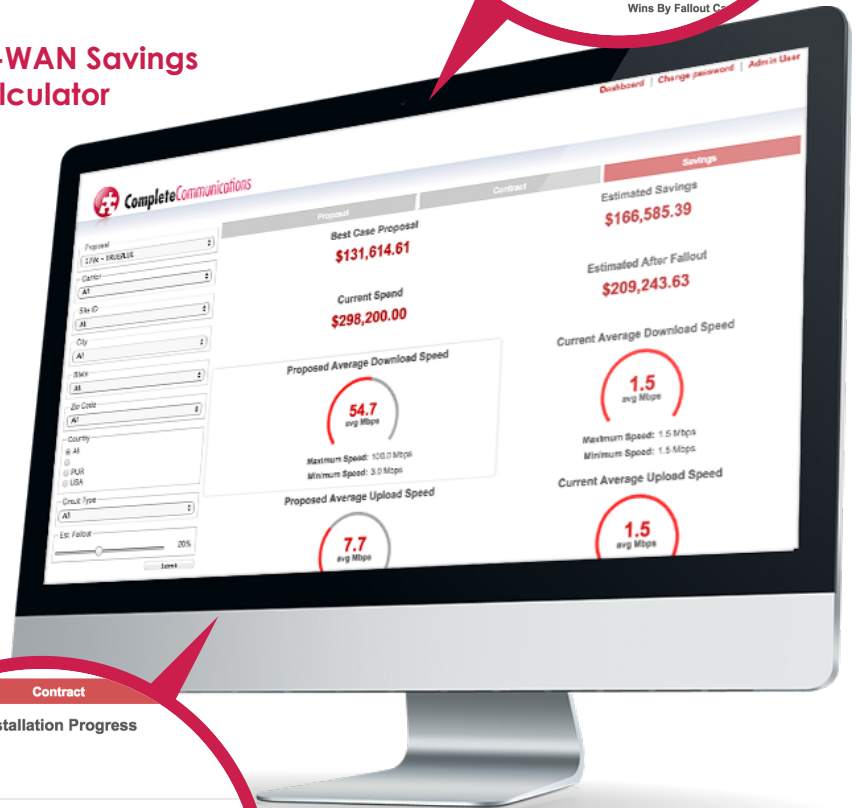

Quoting Dashboard

SD-WAN Savings Calculator